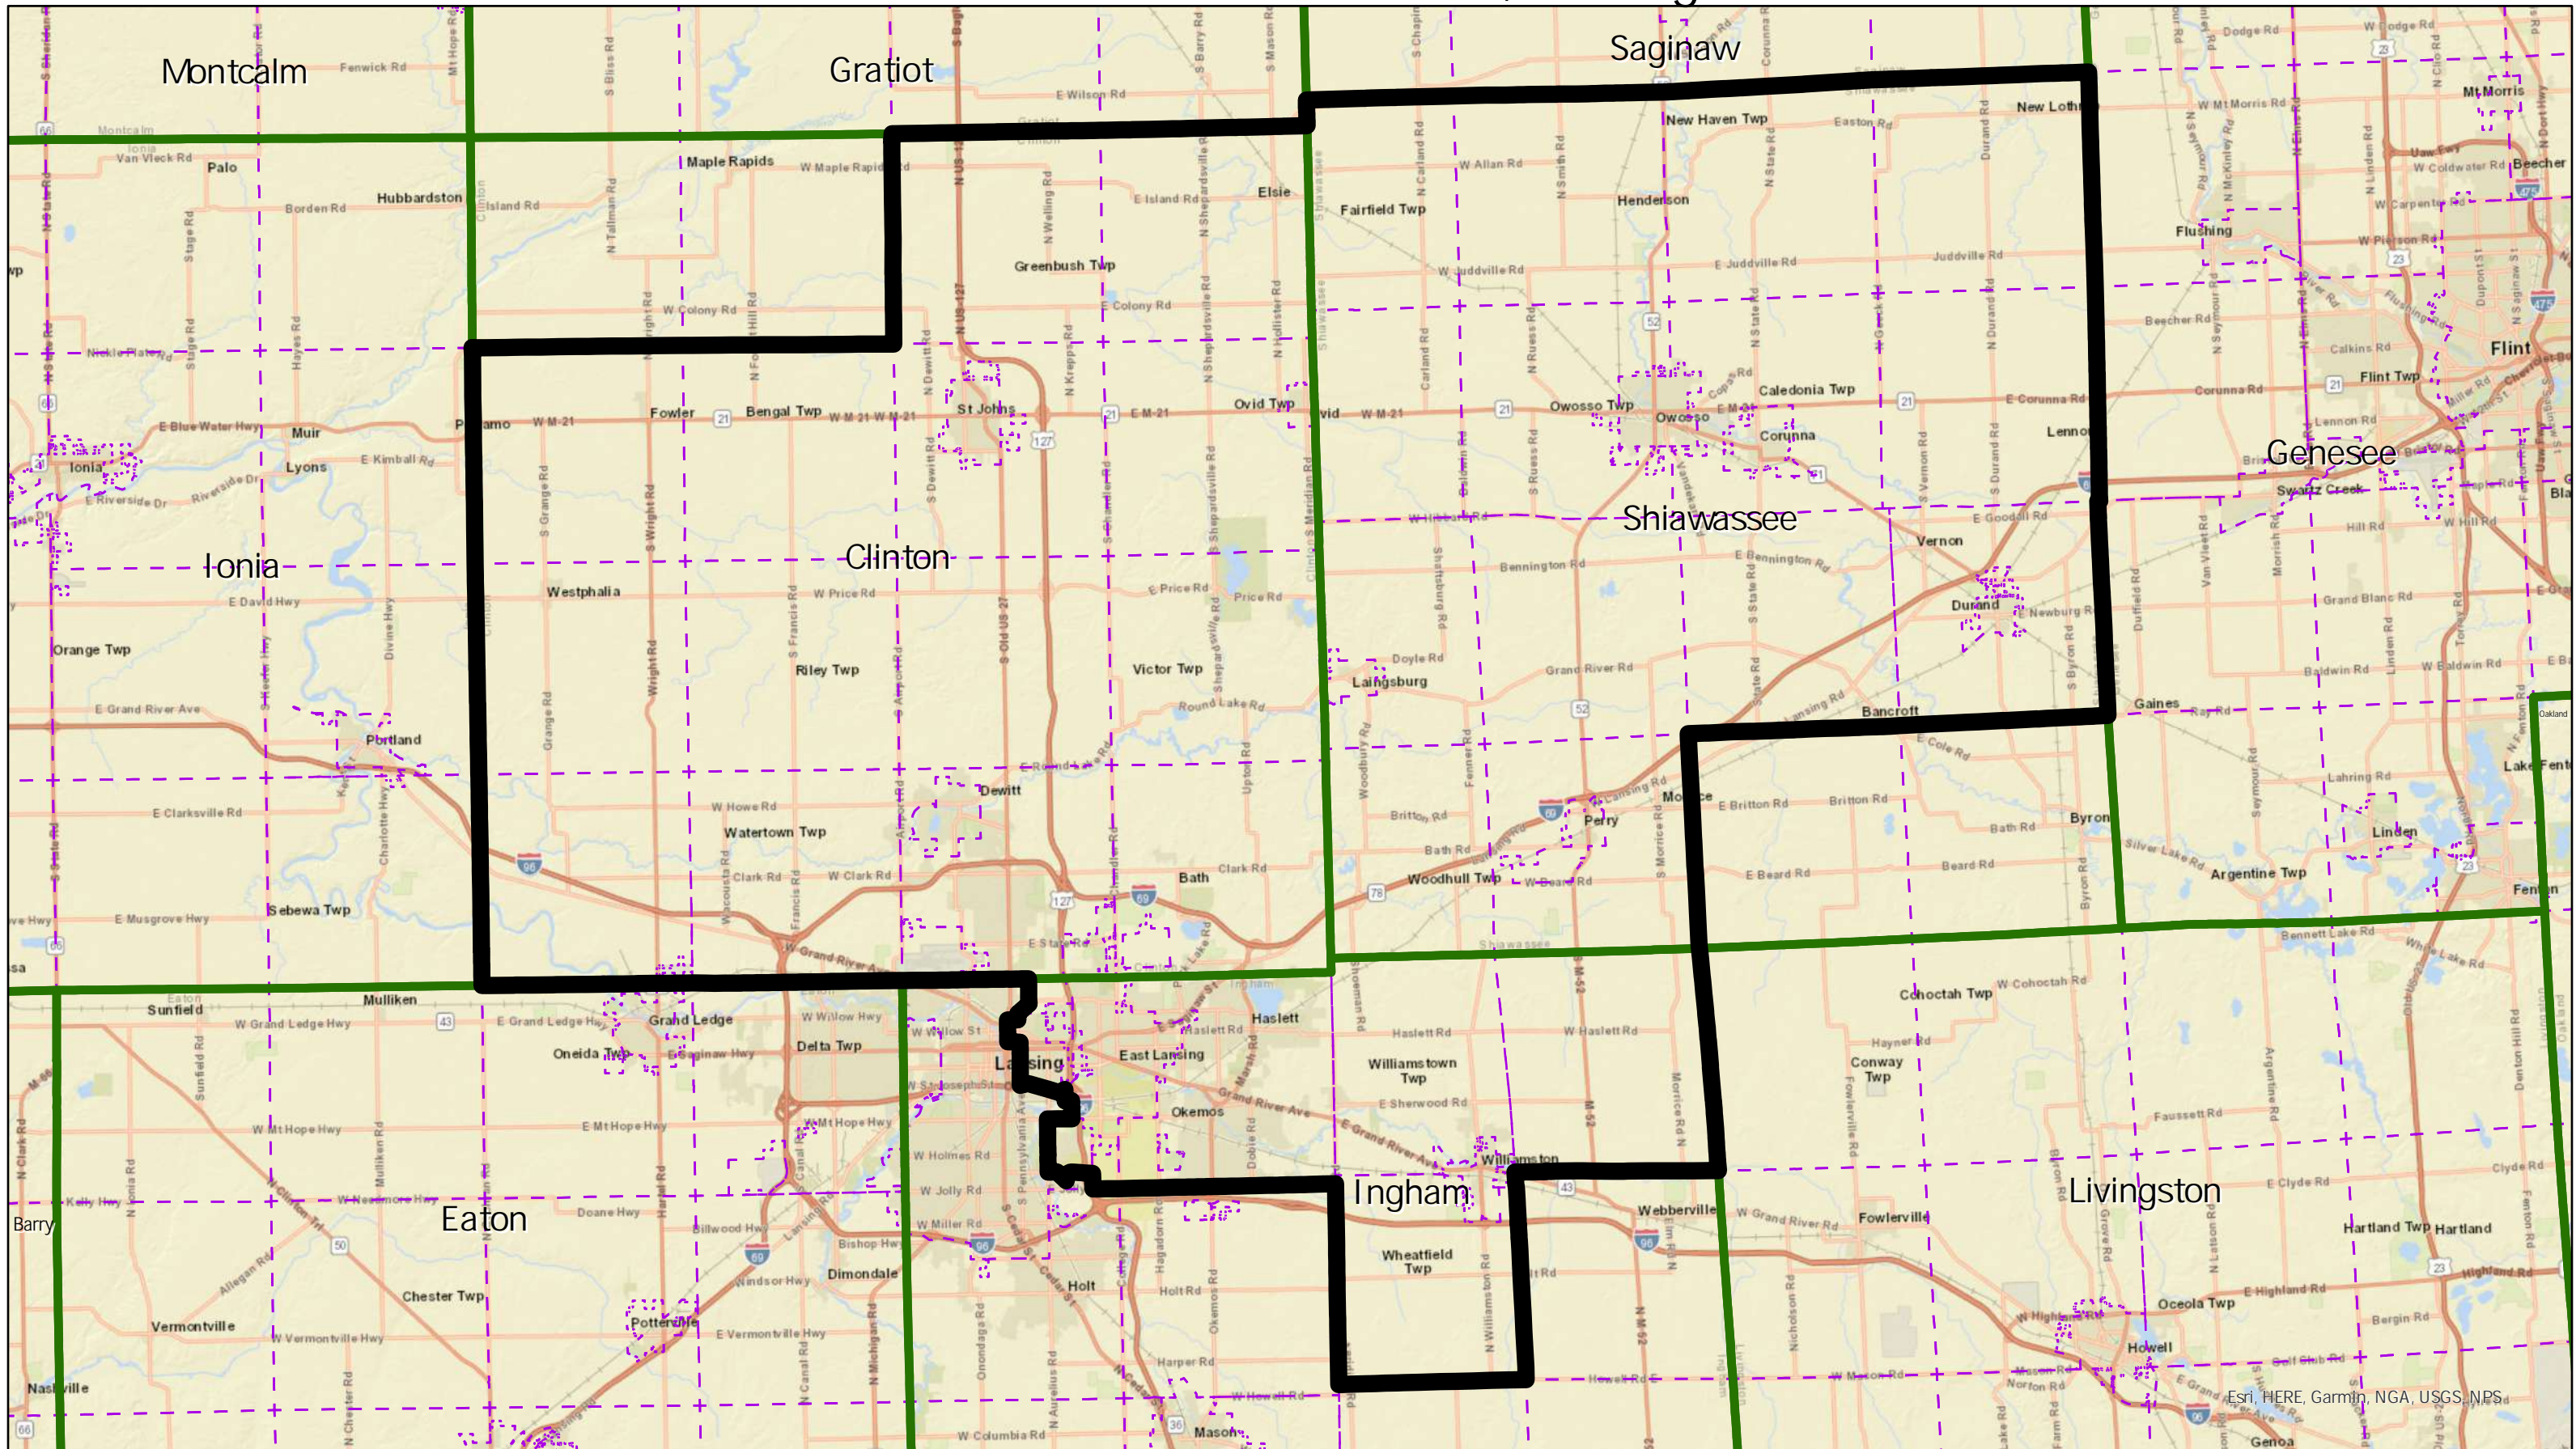

Linden Senate District 28, Michigan

Election Data Services

Linden Senate Districts
 Counties
 Townships

Esri, HERE, Garmin, NGA, USGS, NPS