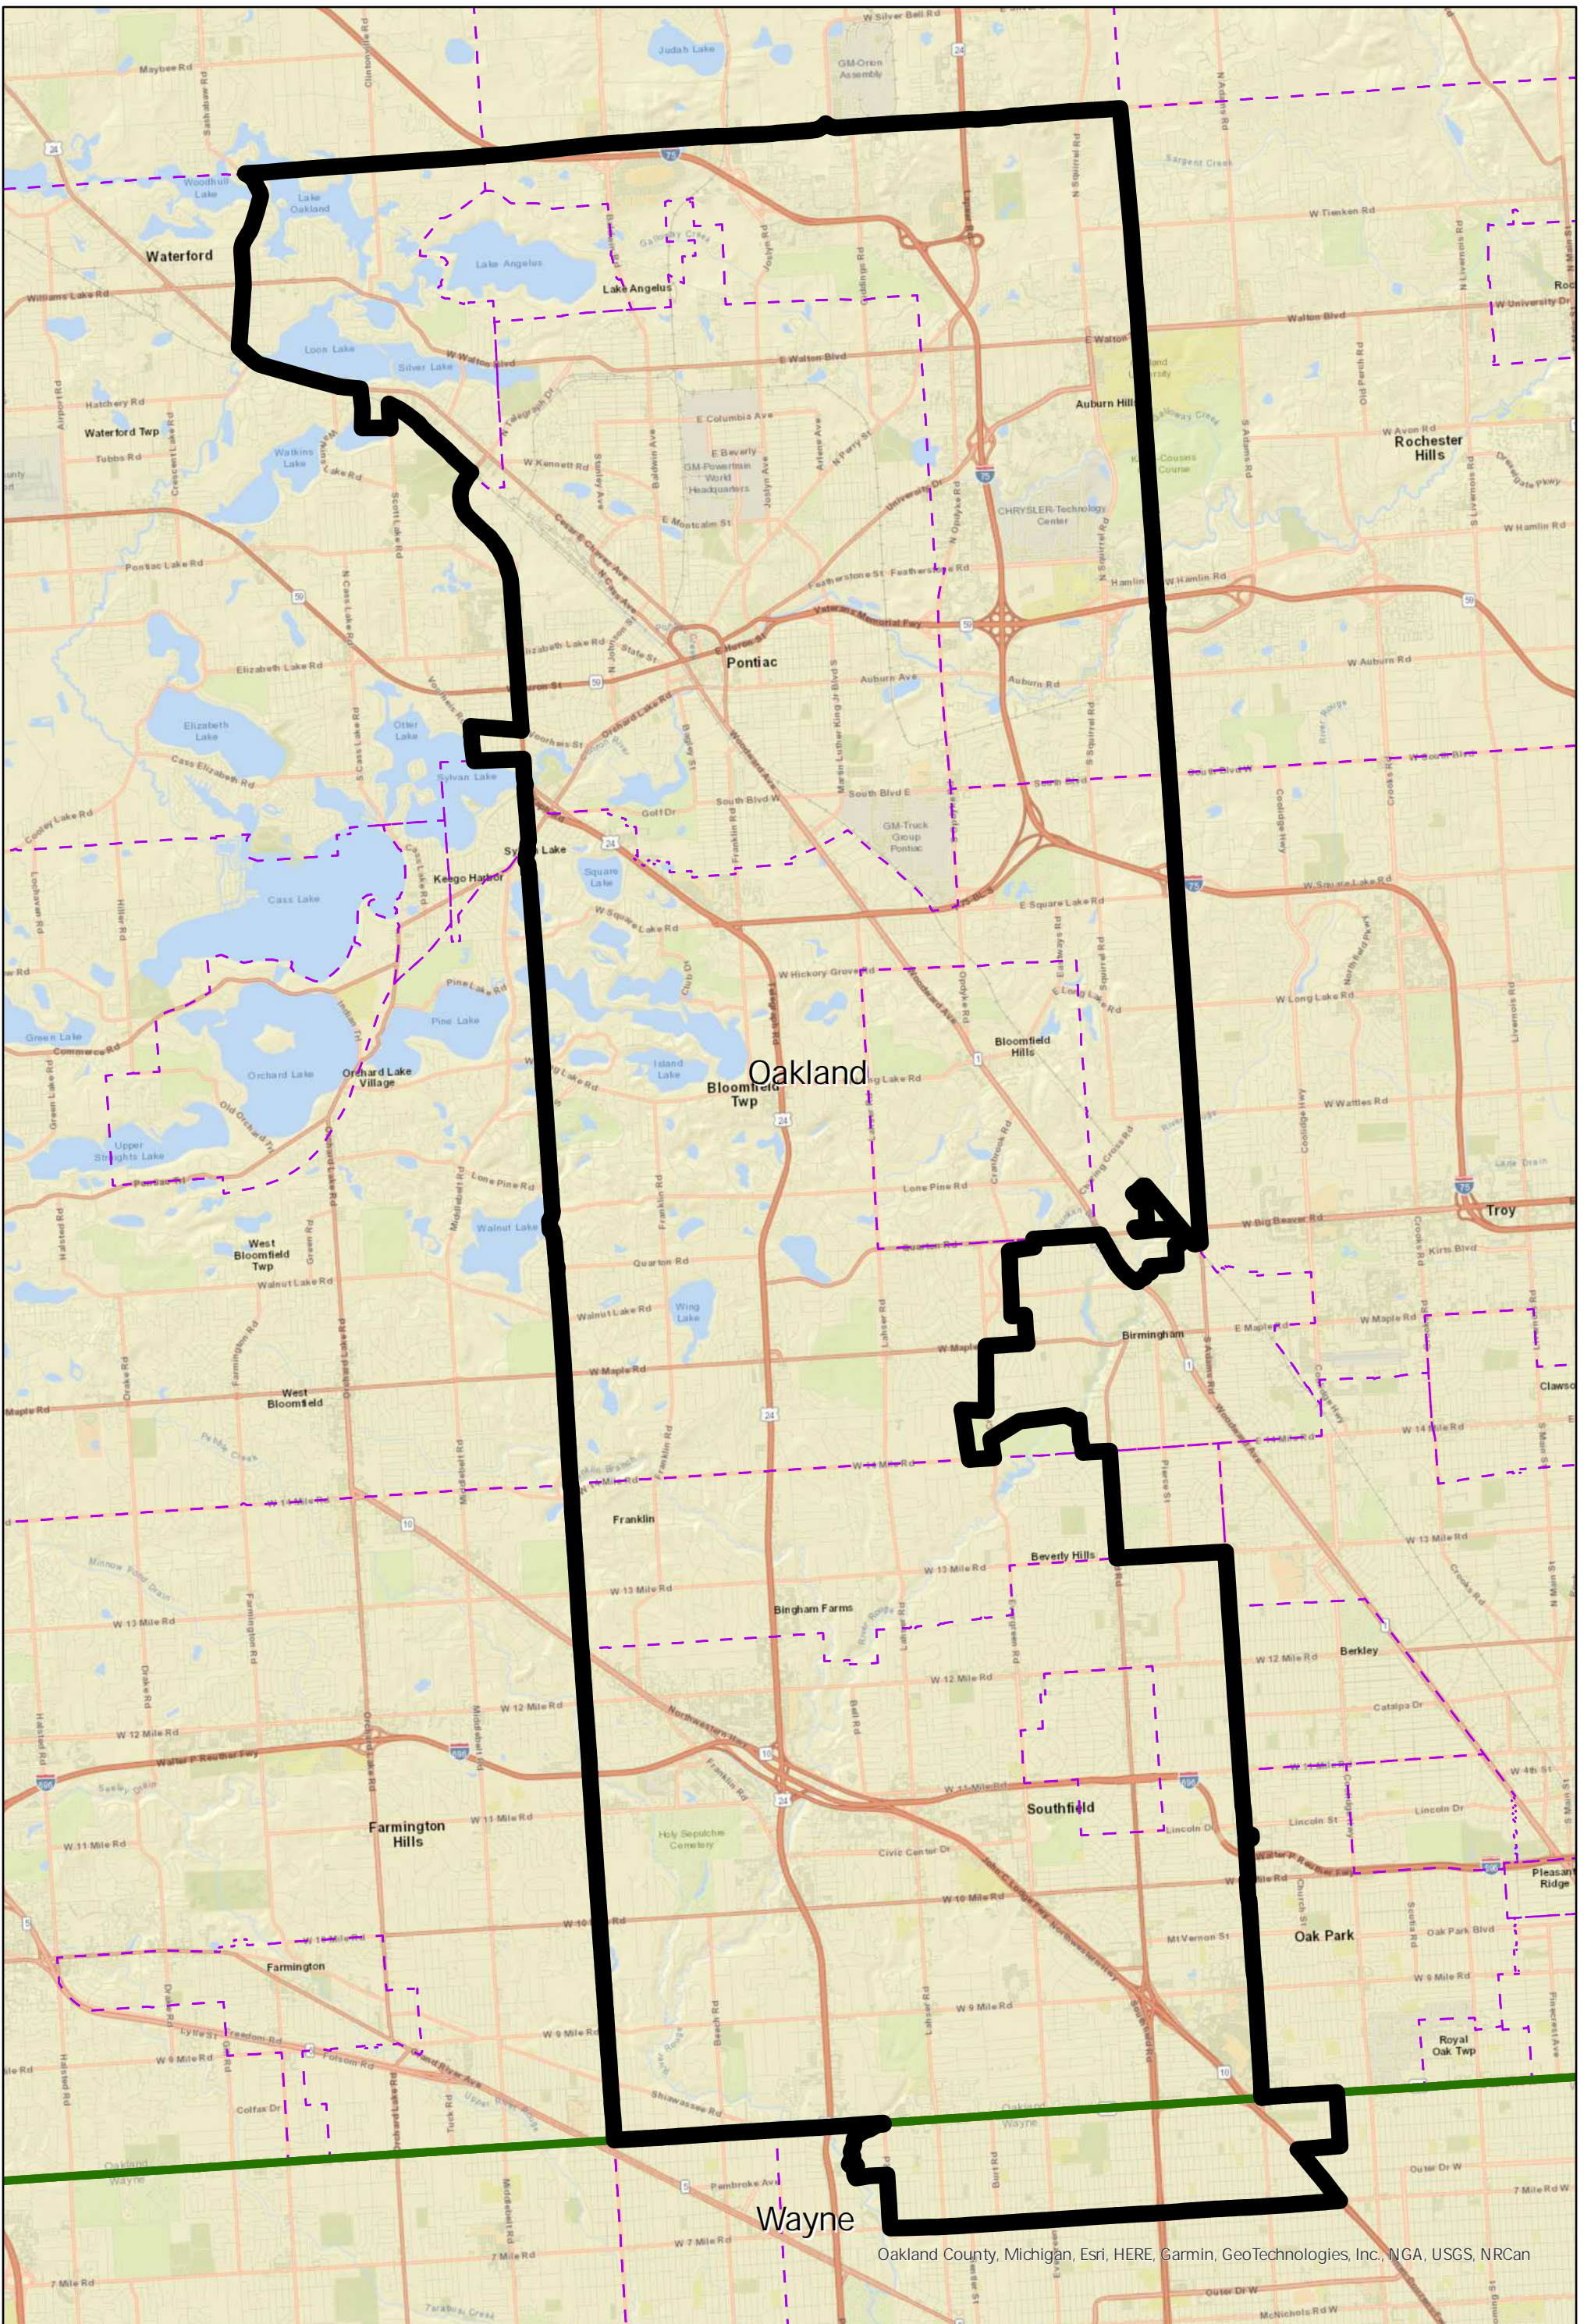

Linden Senate District 7, Michigan

 Linden Senate Districts  Counties  Townships

Election  Data Services

0 0.75 1.5 3 Miles