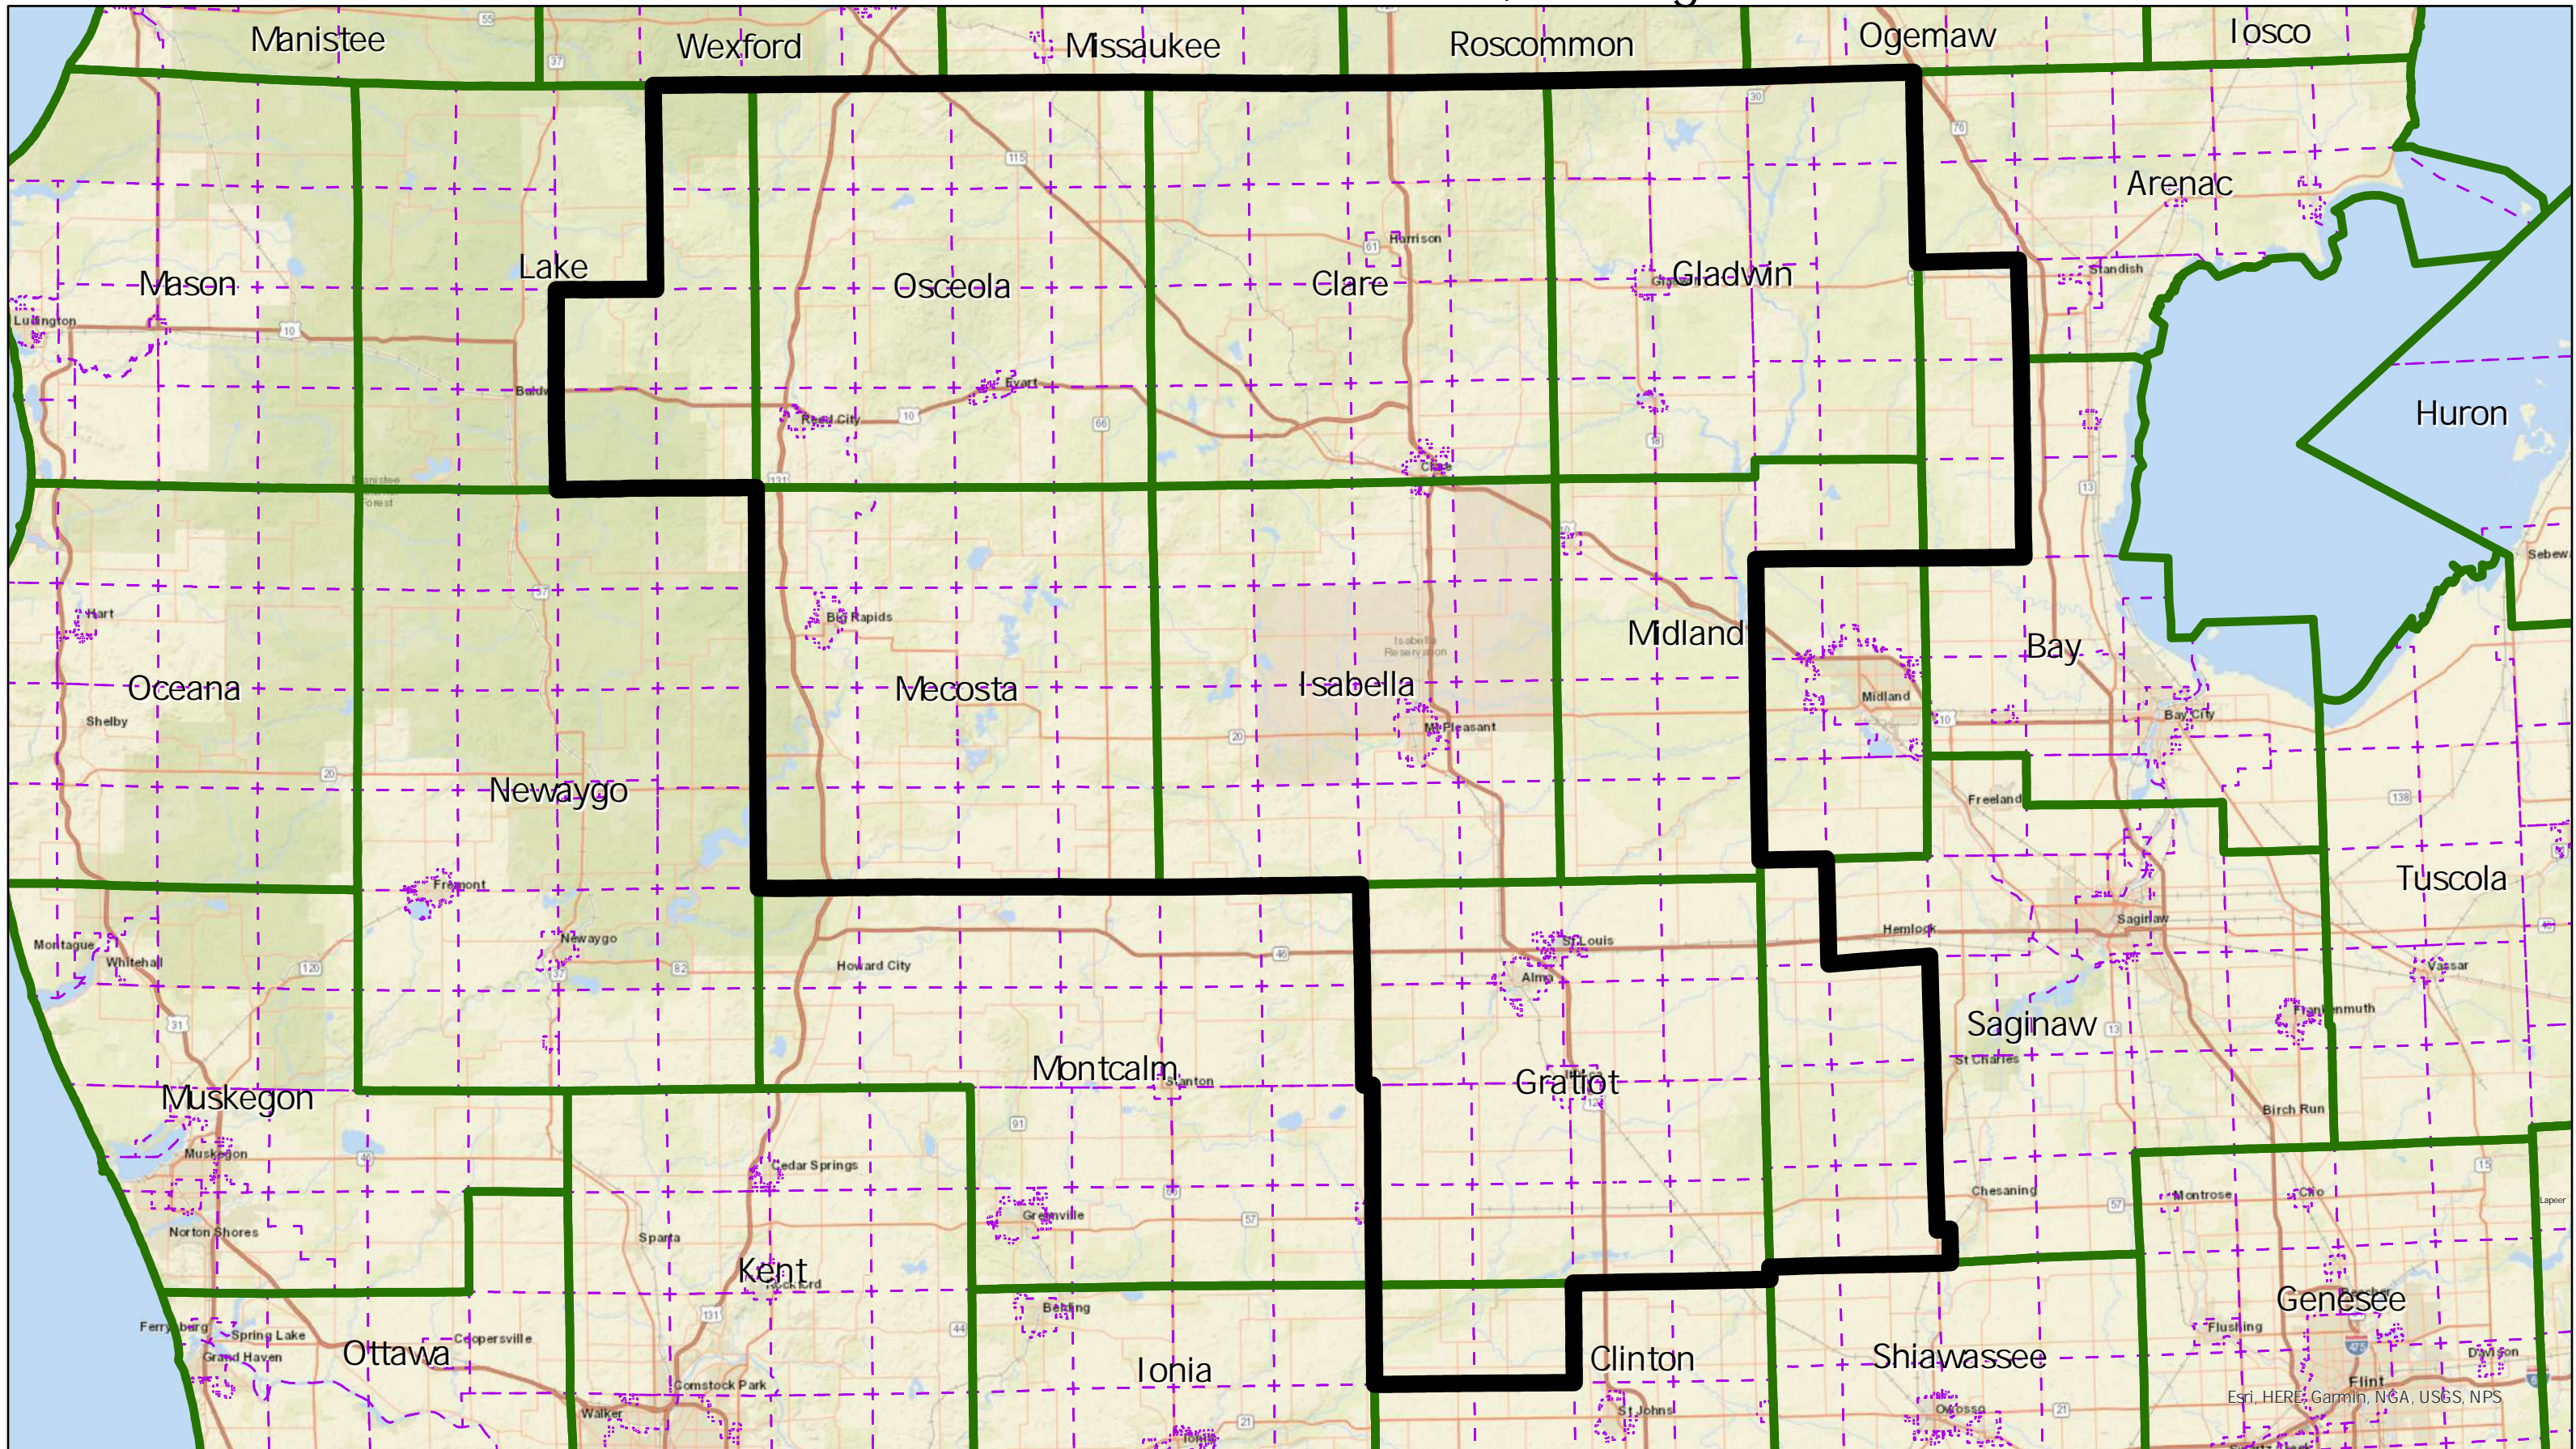

# Linden Senate District 34, Michigan

 Linden Senate Districts  Counties  Townships