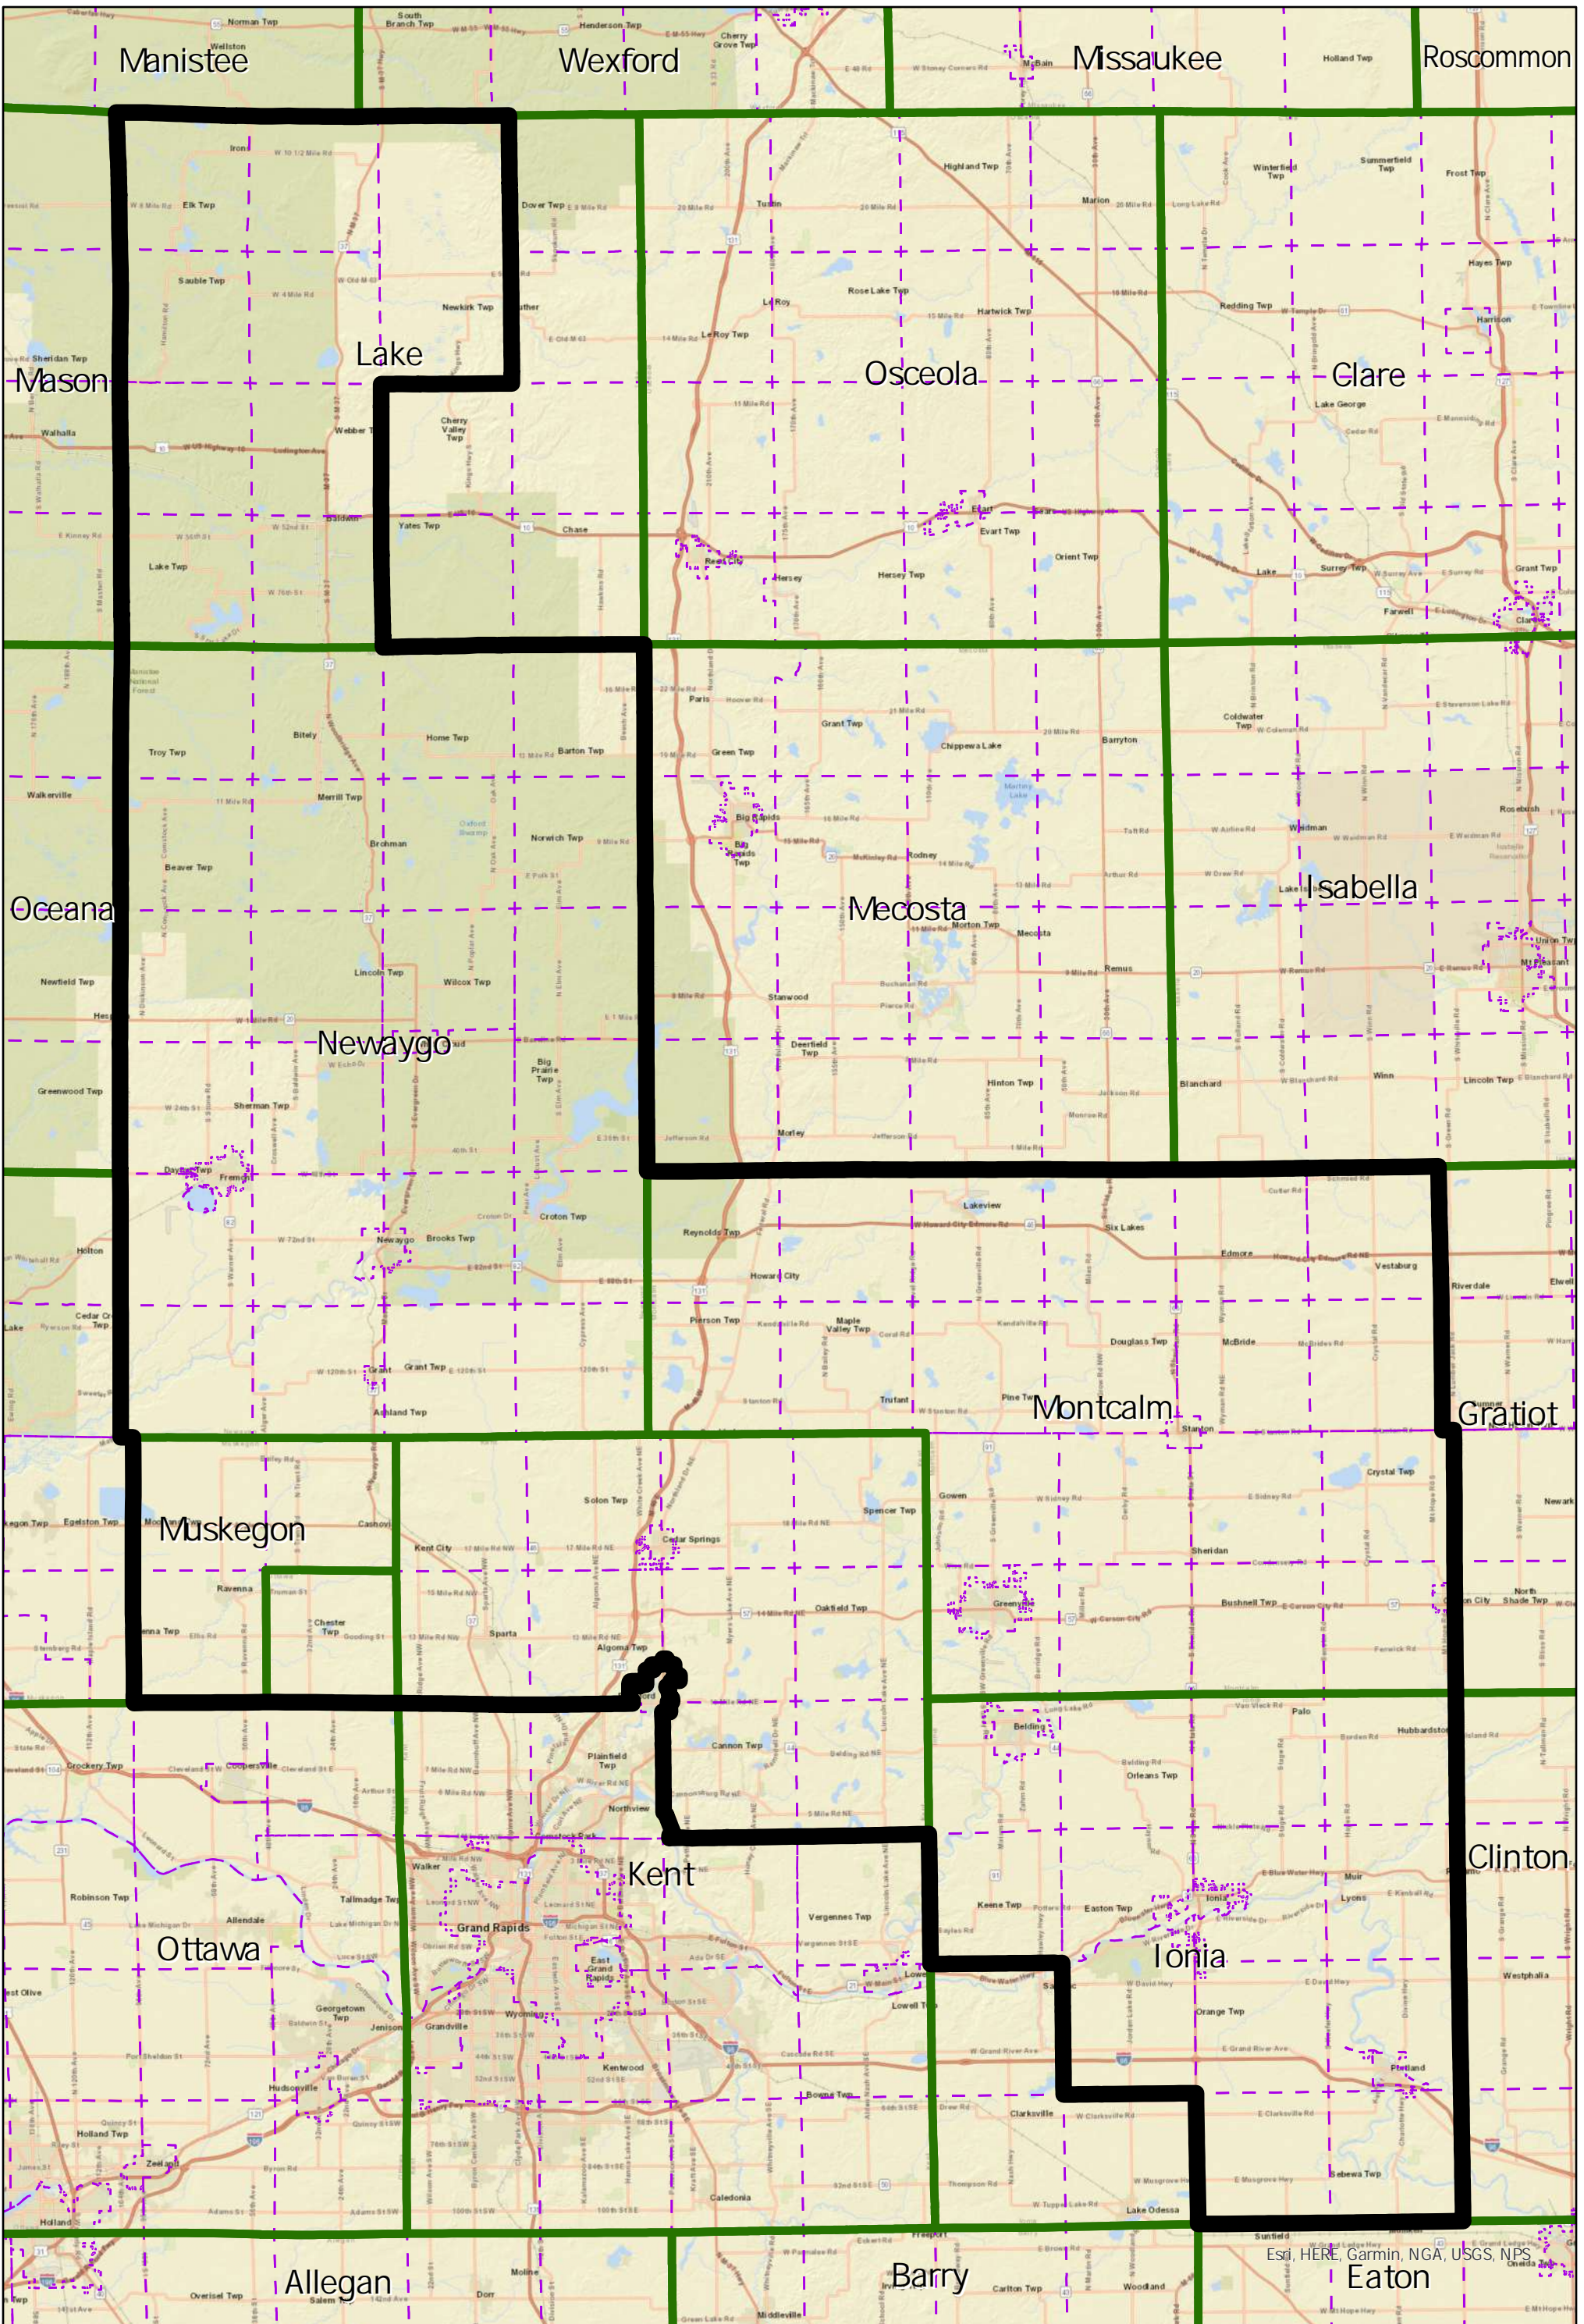

Linden Senate District 33, Michigan

 Linden Senate Districts  Counties  Townships

Election  Data Services

0 4 8 16 Miles