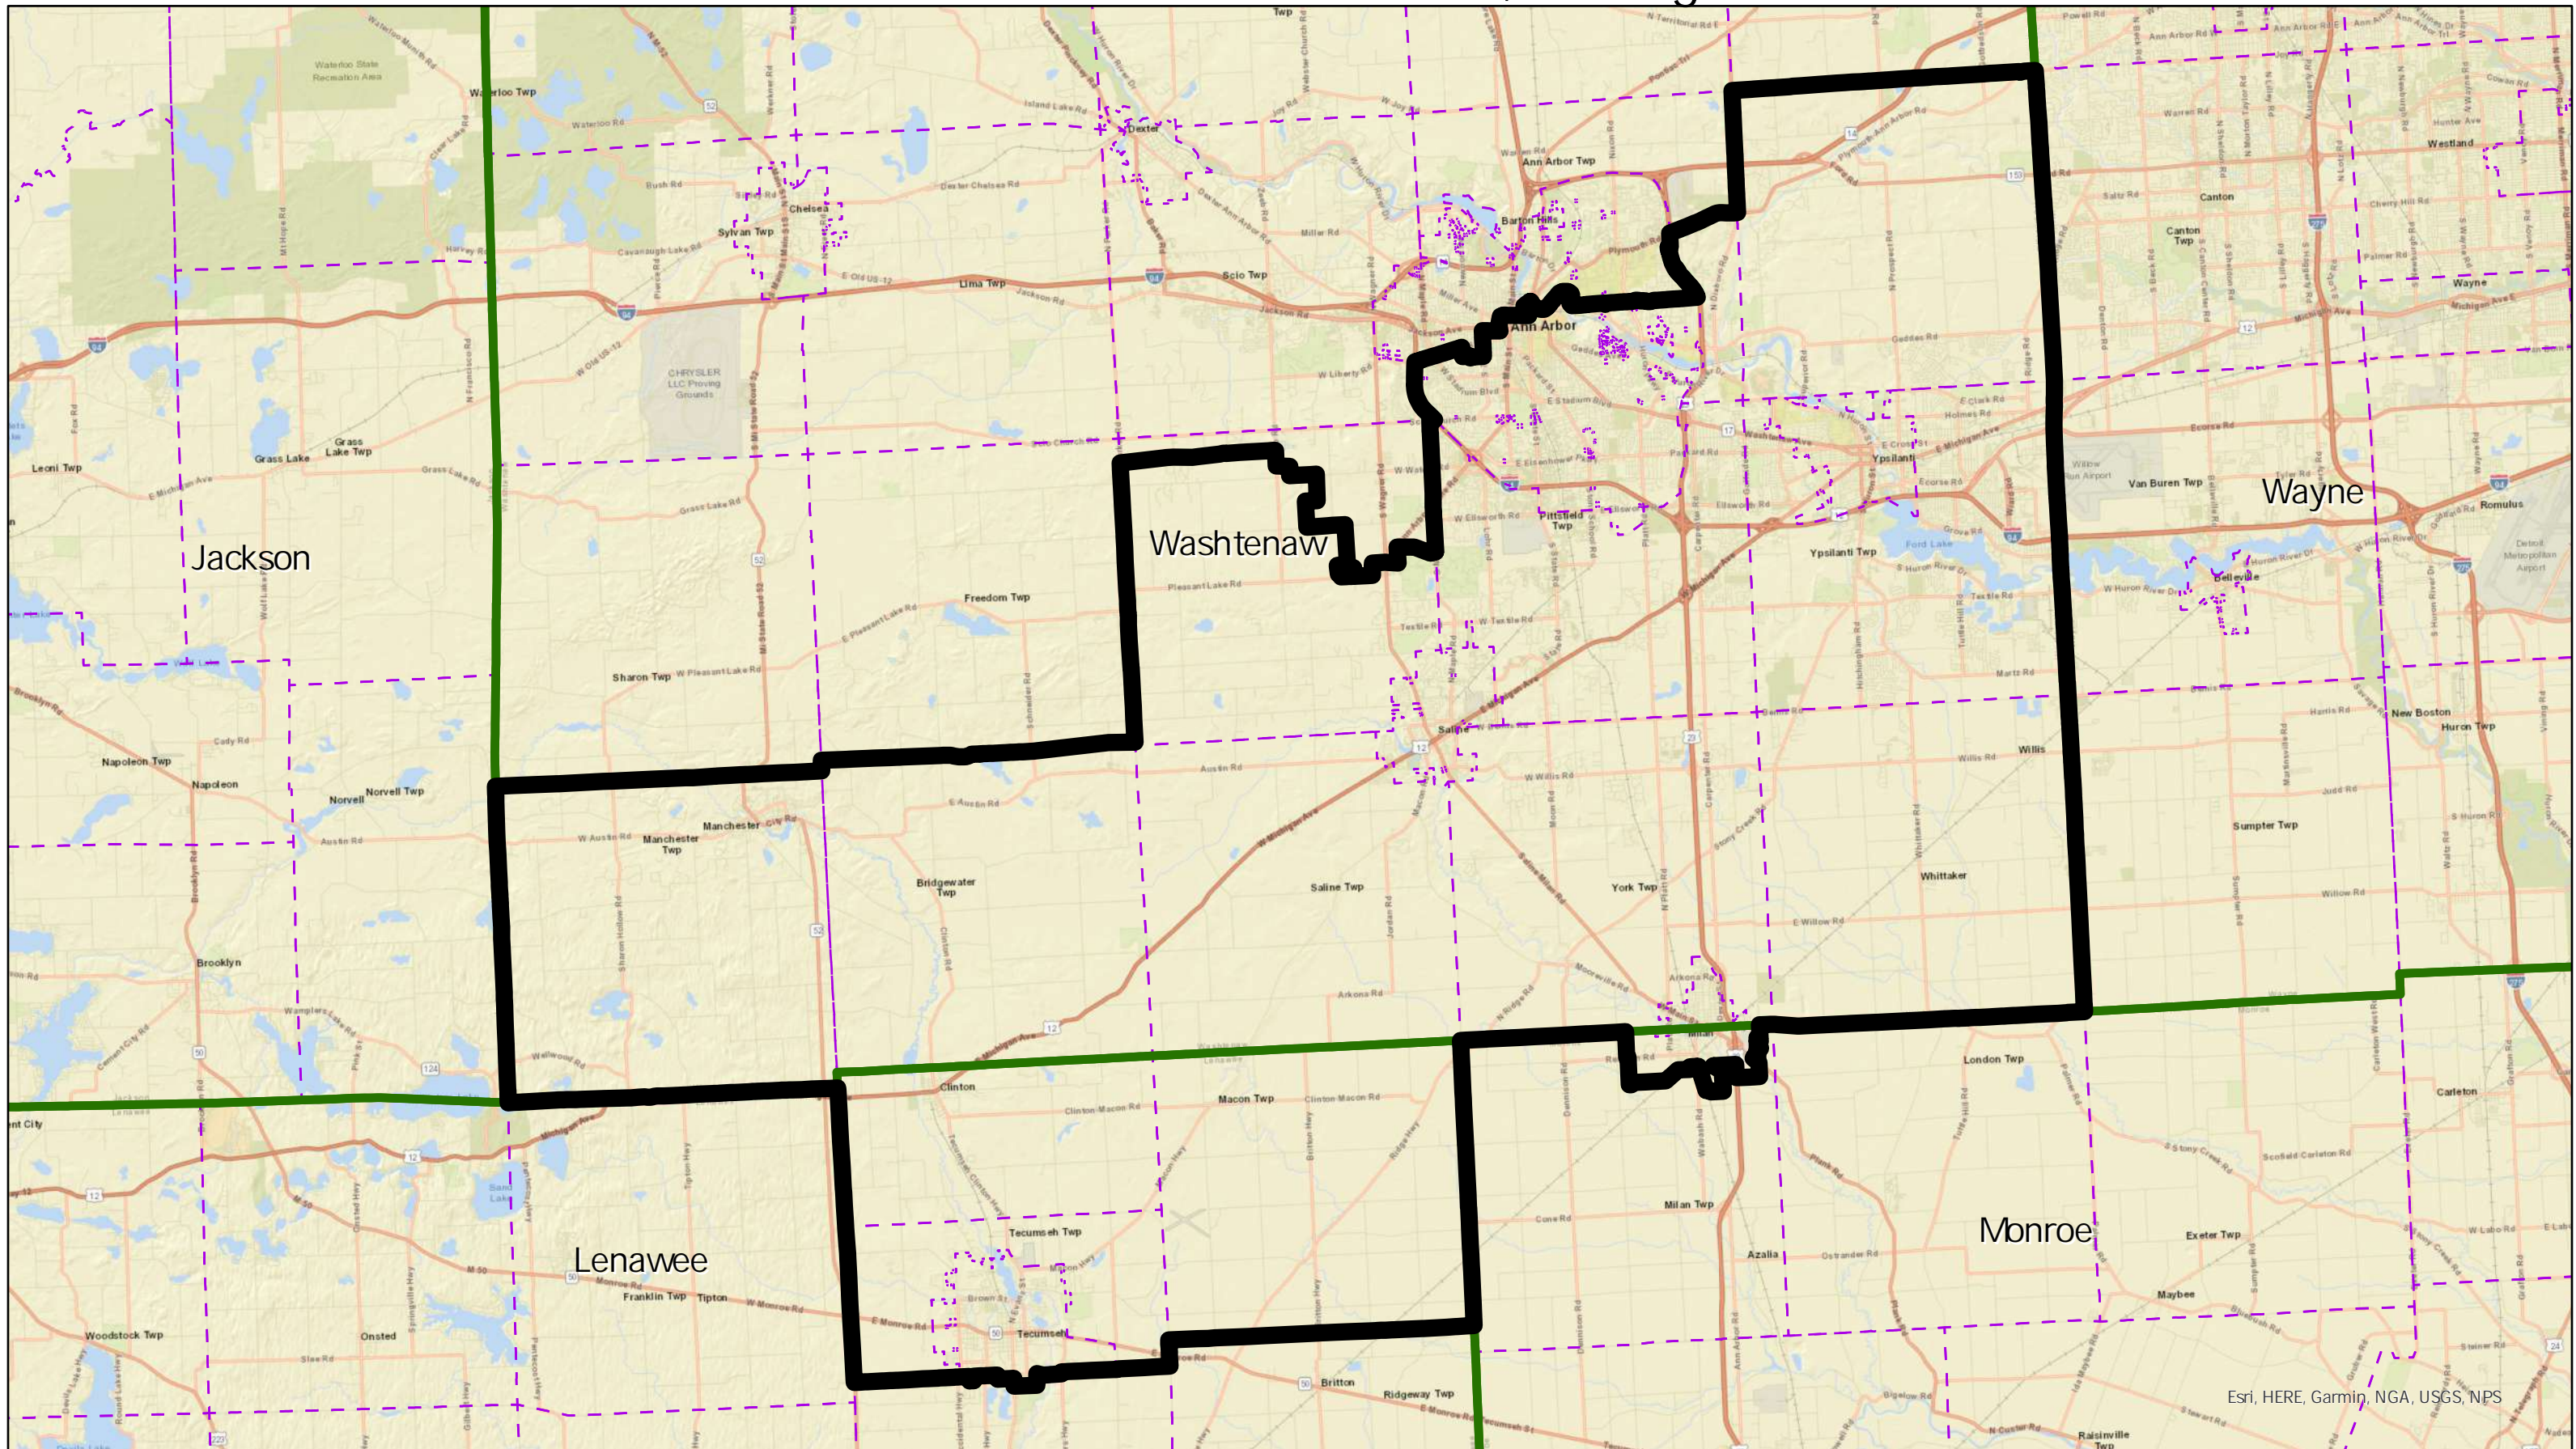

Linden Senate District 15, Michigan

Esri, HERE, Garmin, NGA, USGS, NPS

Election Data Services

Legend: Linden Senate Districts Counties Townships