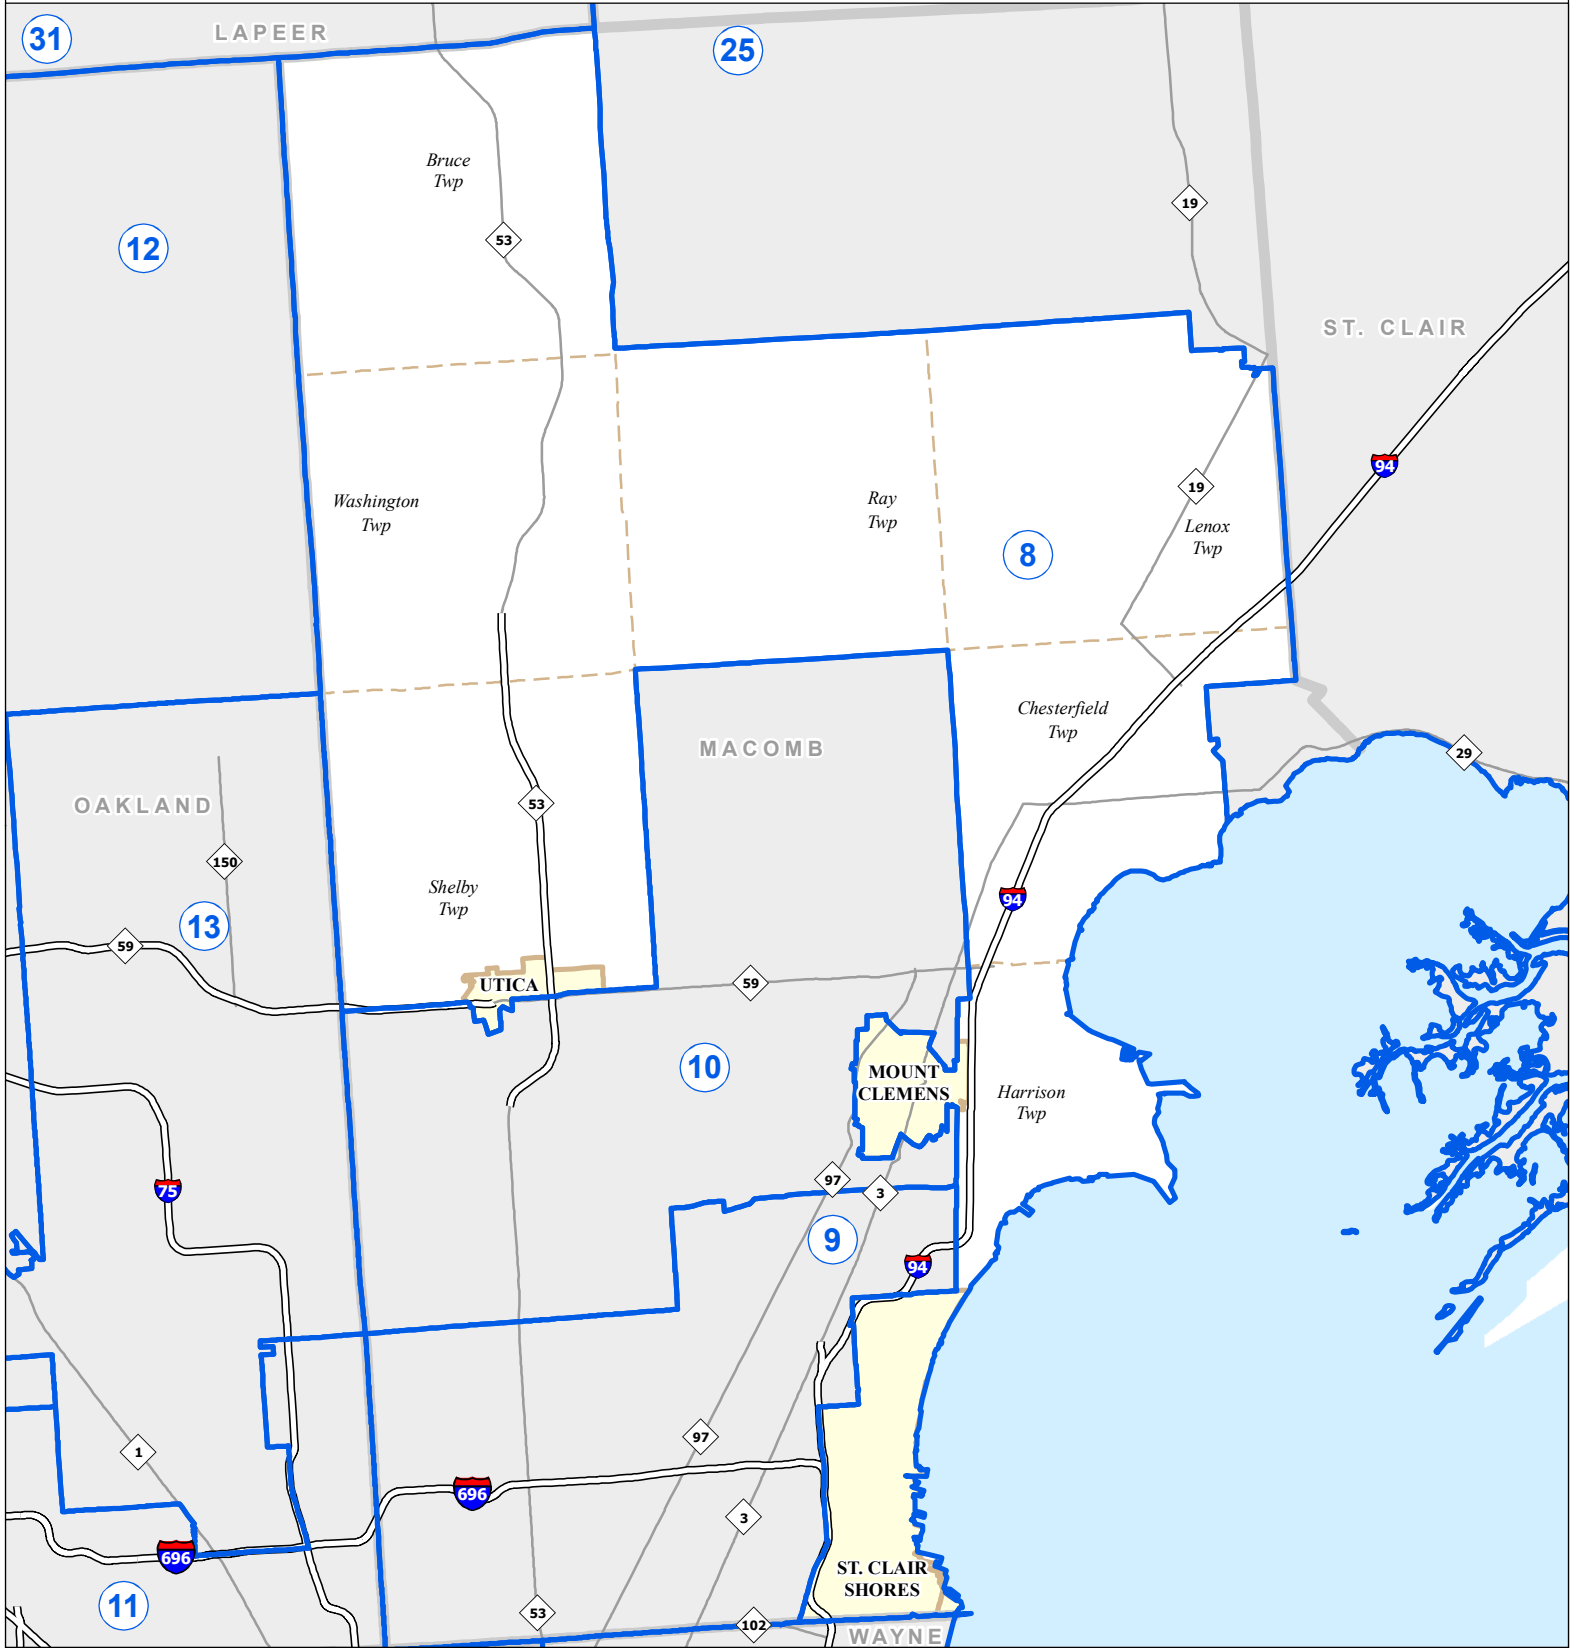

MICHIGAN SENATE DISTRICT 8 2011 Apportionment Plan