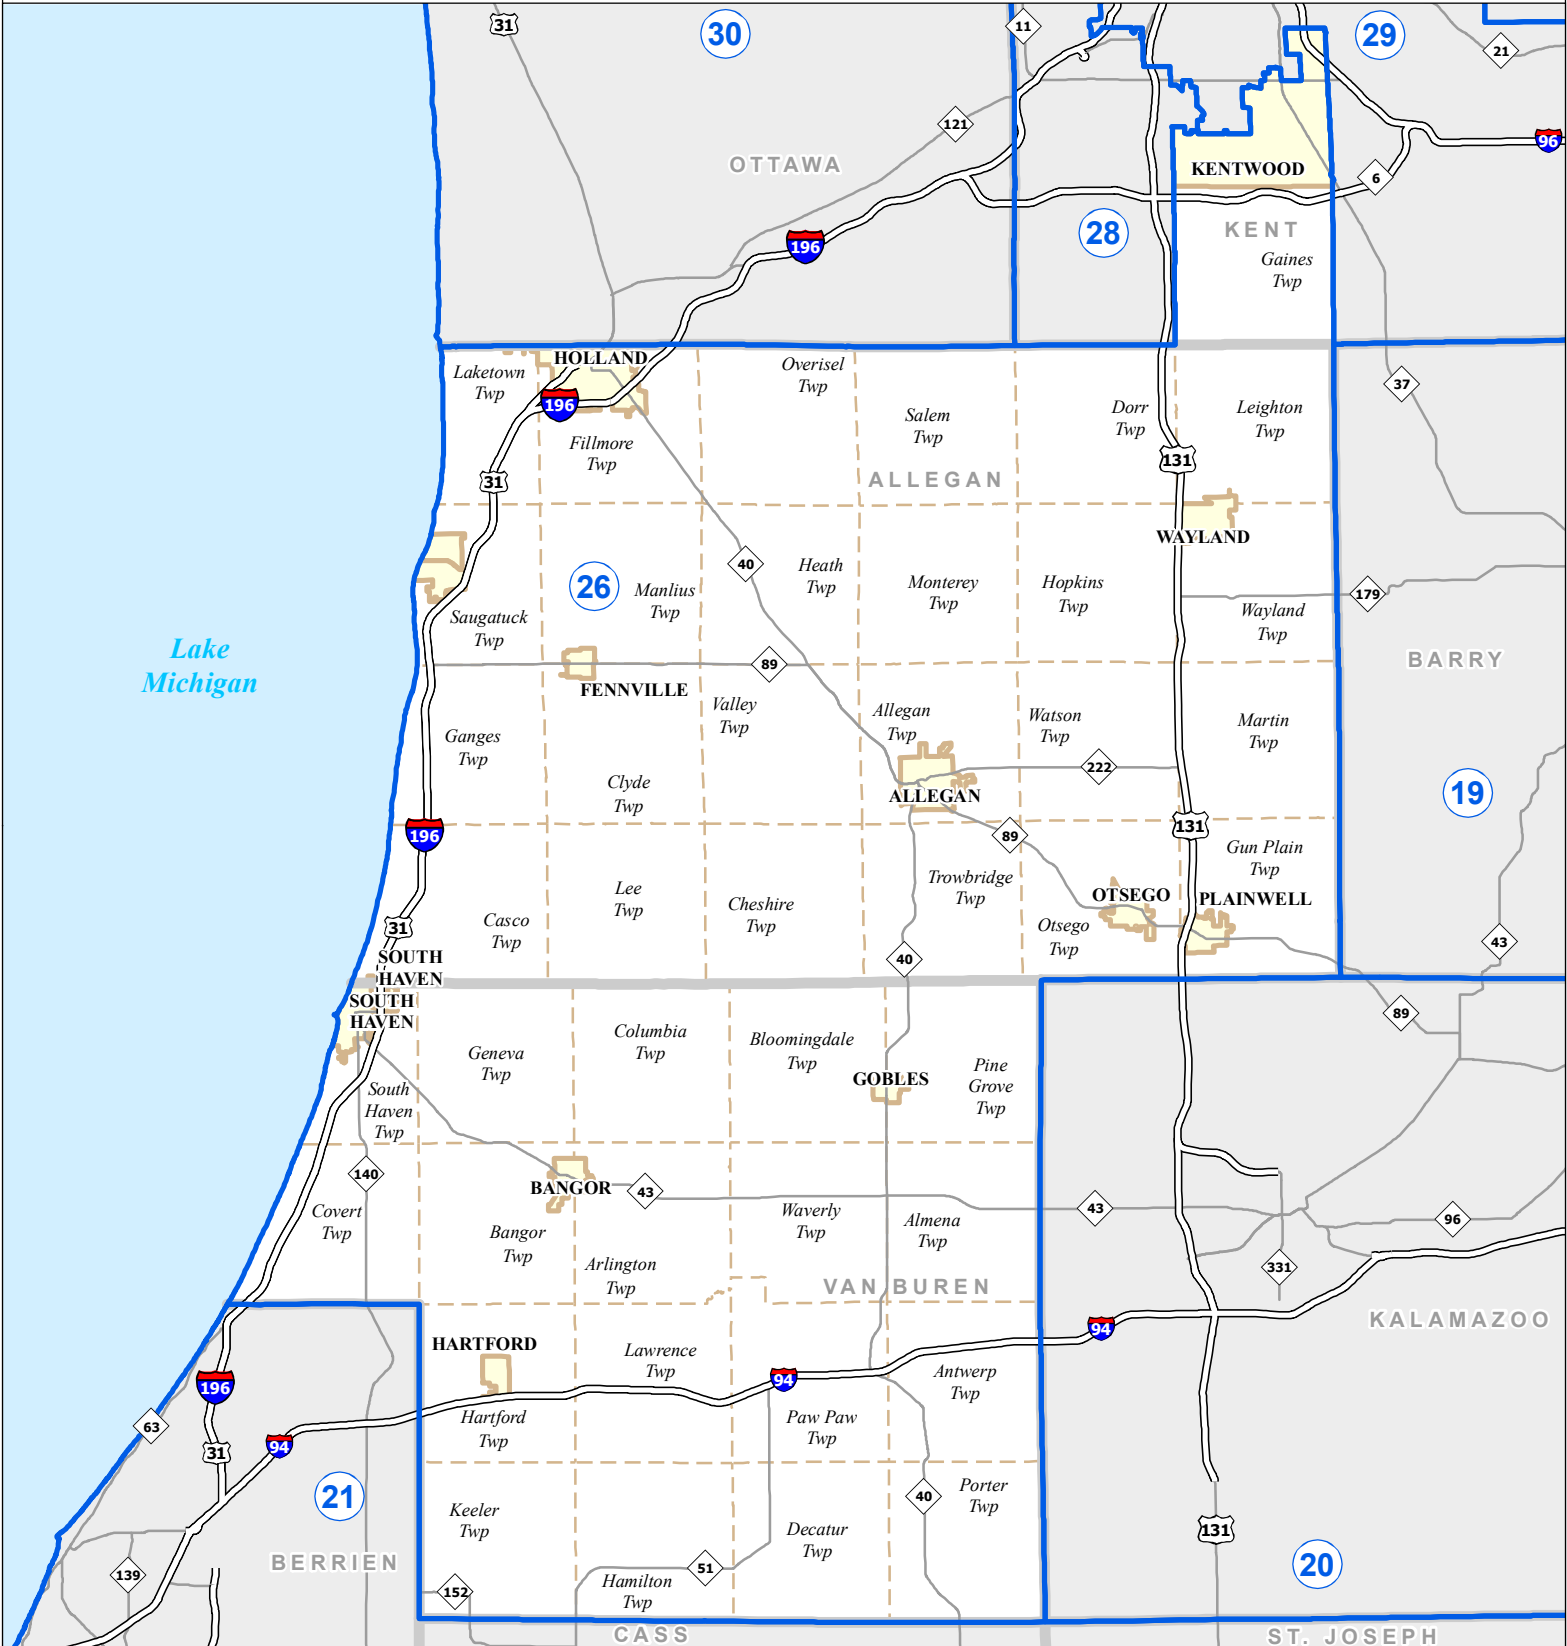

# MICHIGAN SENATE DISTRICT 26

## 2011 Apportionment Plan

0 2.5 5 Miles

Lake Michigan

Produced by:  
Center for Shared Solutions and Technology Partnerships  
Michigan Department of Technology, Management, and Budget  
12/19/11

Source: Base Map - Michigan Geographic Framework v11a  
Legislative District Boundaries - 2011 Apportionment Plan (as enacted by PA 129 of 2011)

Legend					
	Senate District		County		Freeway
	City		Township		Highway

## **DISTRICT 26**

Allegan County  
Kent County (part)  
    Gaines Township  
    Kentwood city  
Van Buren County

Published pursuant to Public Act 129 of 2011  
Produced by the Michigan Bureau of Elections  
Michigan Department of State  
January 2012