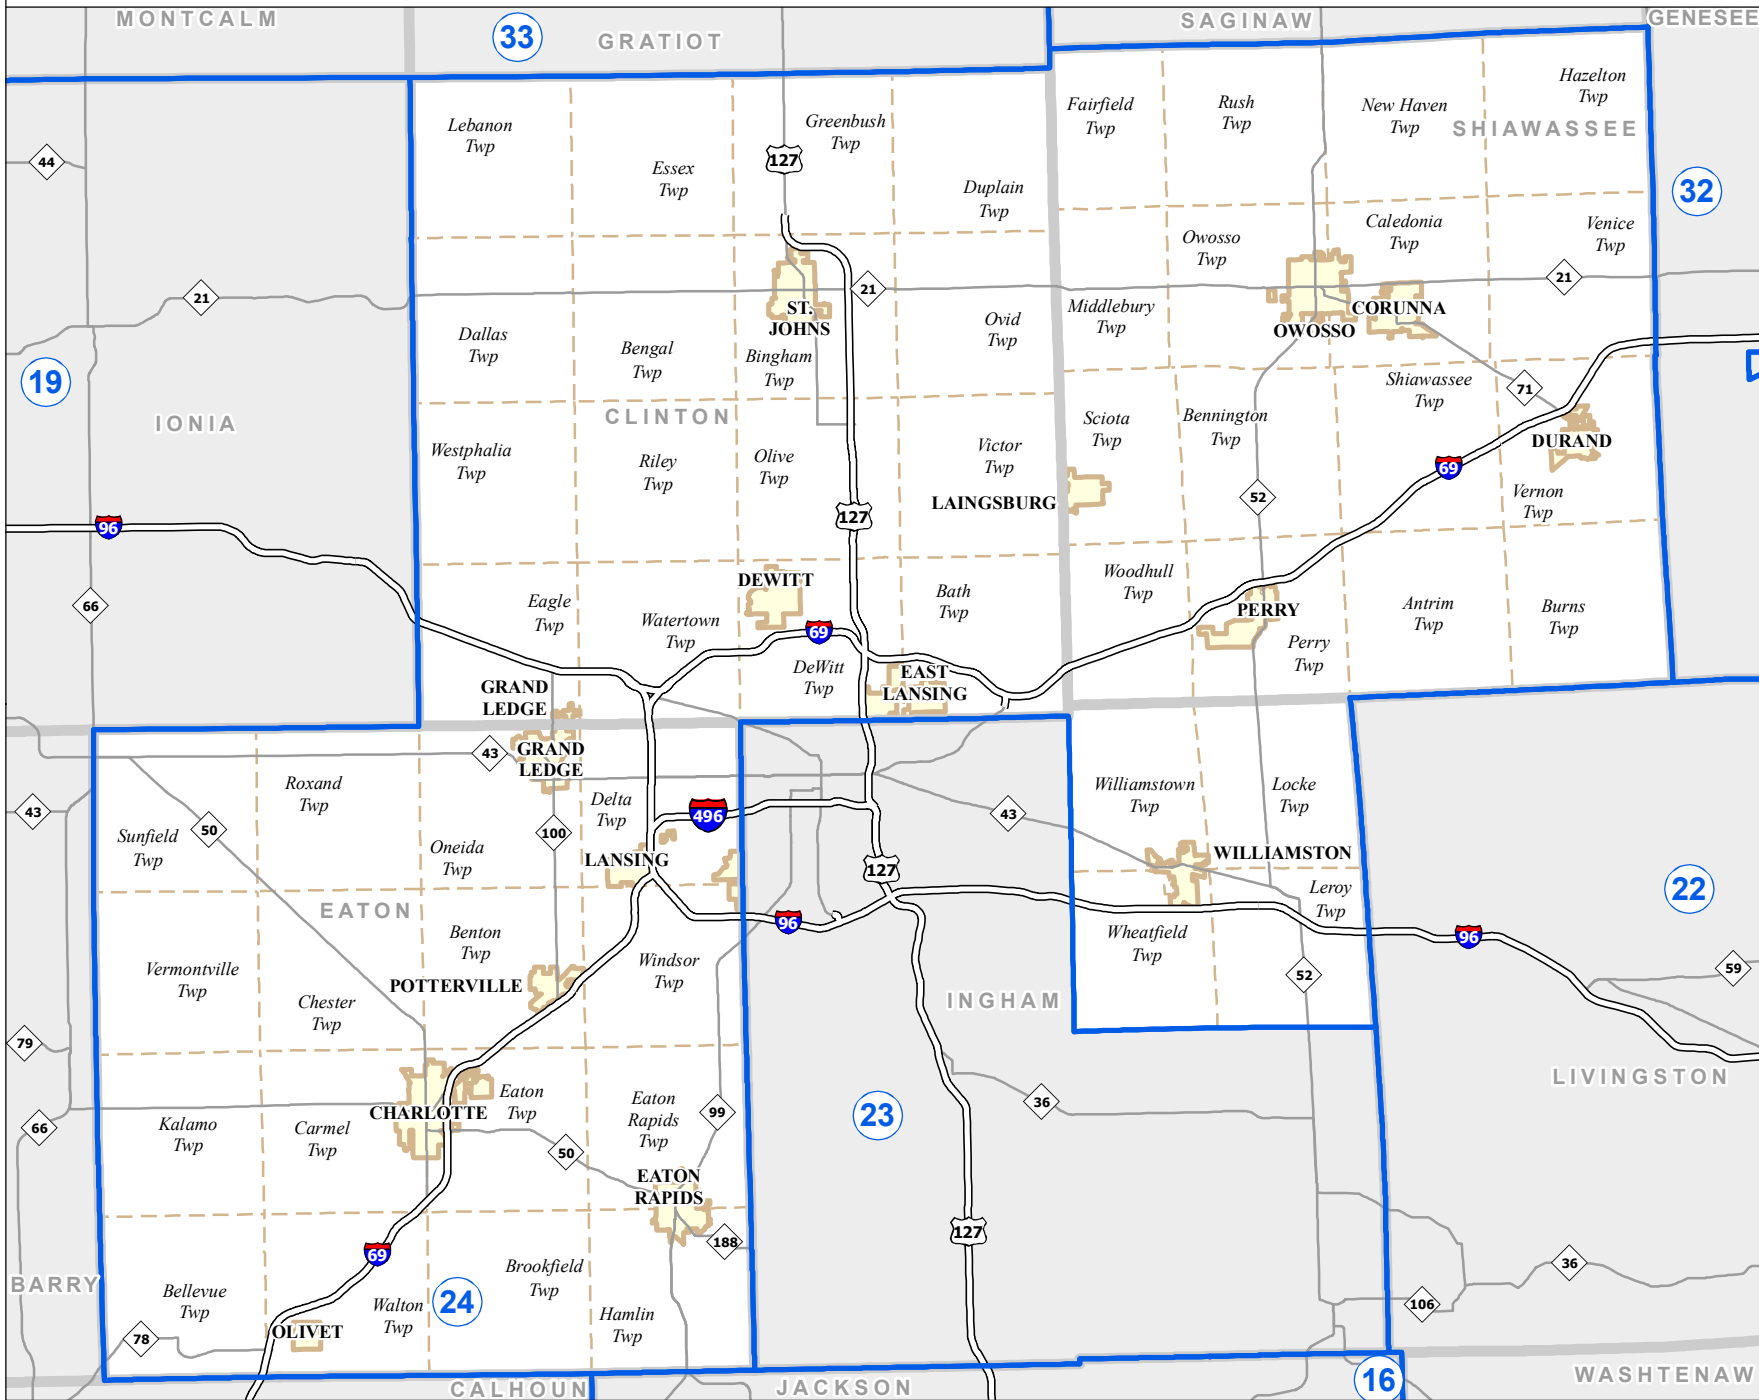

# MICHIGAN SENATE DISTRICT 24

## 2011 Apportionment Plan

0 2.5 5 10 Miles

**Legend**

- Senate District
- City
- County
- Township
- Freeway
- Highway

Source:  
 Base Map:  
 Michigan Geographic Framework v11a  
 Legislative District Boundaries:  
 2011 Apportionment Plan  
 (as enacted by PA 129 of 2011)

# ***Michigan State Senate***

## **DISTRICT 24**

Clinton County  
Eaton County  
Ingham County (part)  
    Leroy Township  
    Locke Township  
    Wheatfield Township  
    Williamston city  
    Williamstown Township  
Shiawassee County