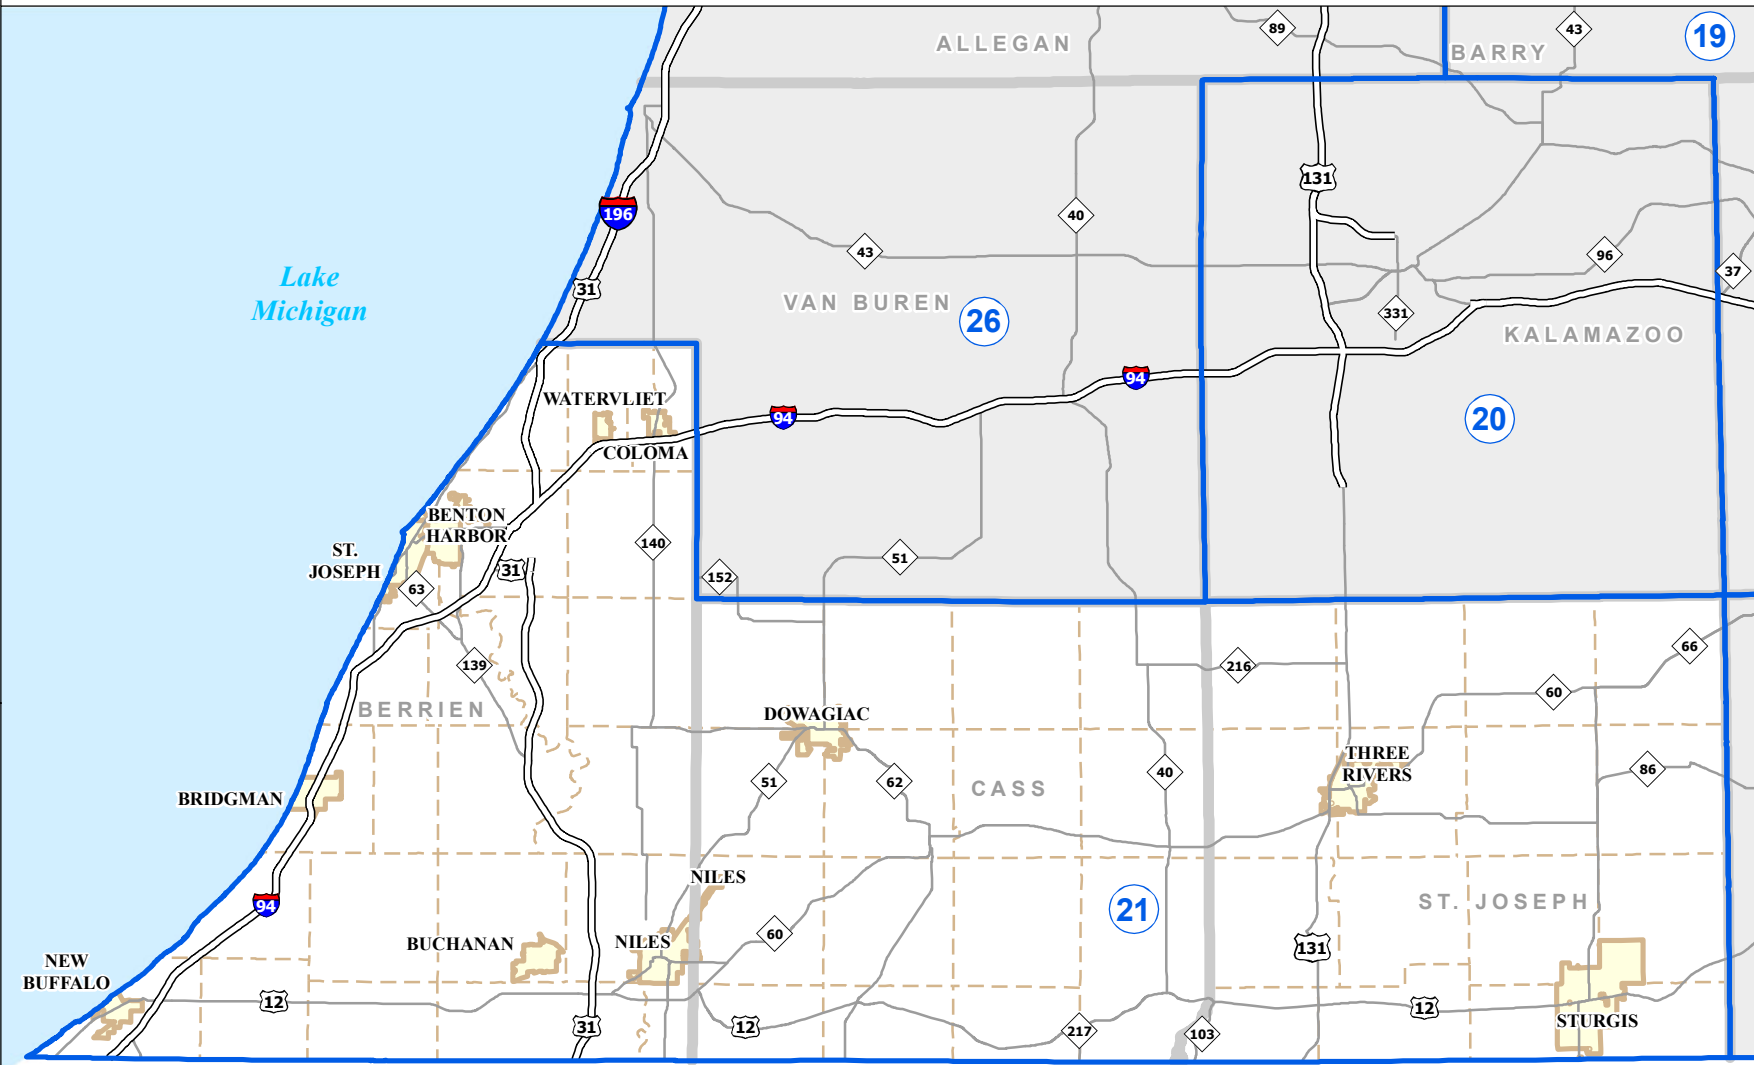

MICHIGAN SENATE DISTRICT 21

2011 Apportionment Plan

0 2.5 5 10 Miles

Legend

- Senate District
- City
- County
- Township
- Freeway
- Highway

Source:
 Base Map:
 Michigan Geographic Framework v11a
 Legislative District Boundaries:
 2011 Apportionment Plan
 (as enacted by PA 129 of 2011)

Michigan State Senate

DISTRICT 21

Berrien County
Cass County
St Joseph County

Published pursuant to Public Act 129 of 2011
Produced by the Michigan Bureau of Elections
Michigan Department of State
January 2012