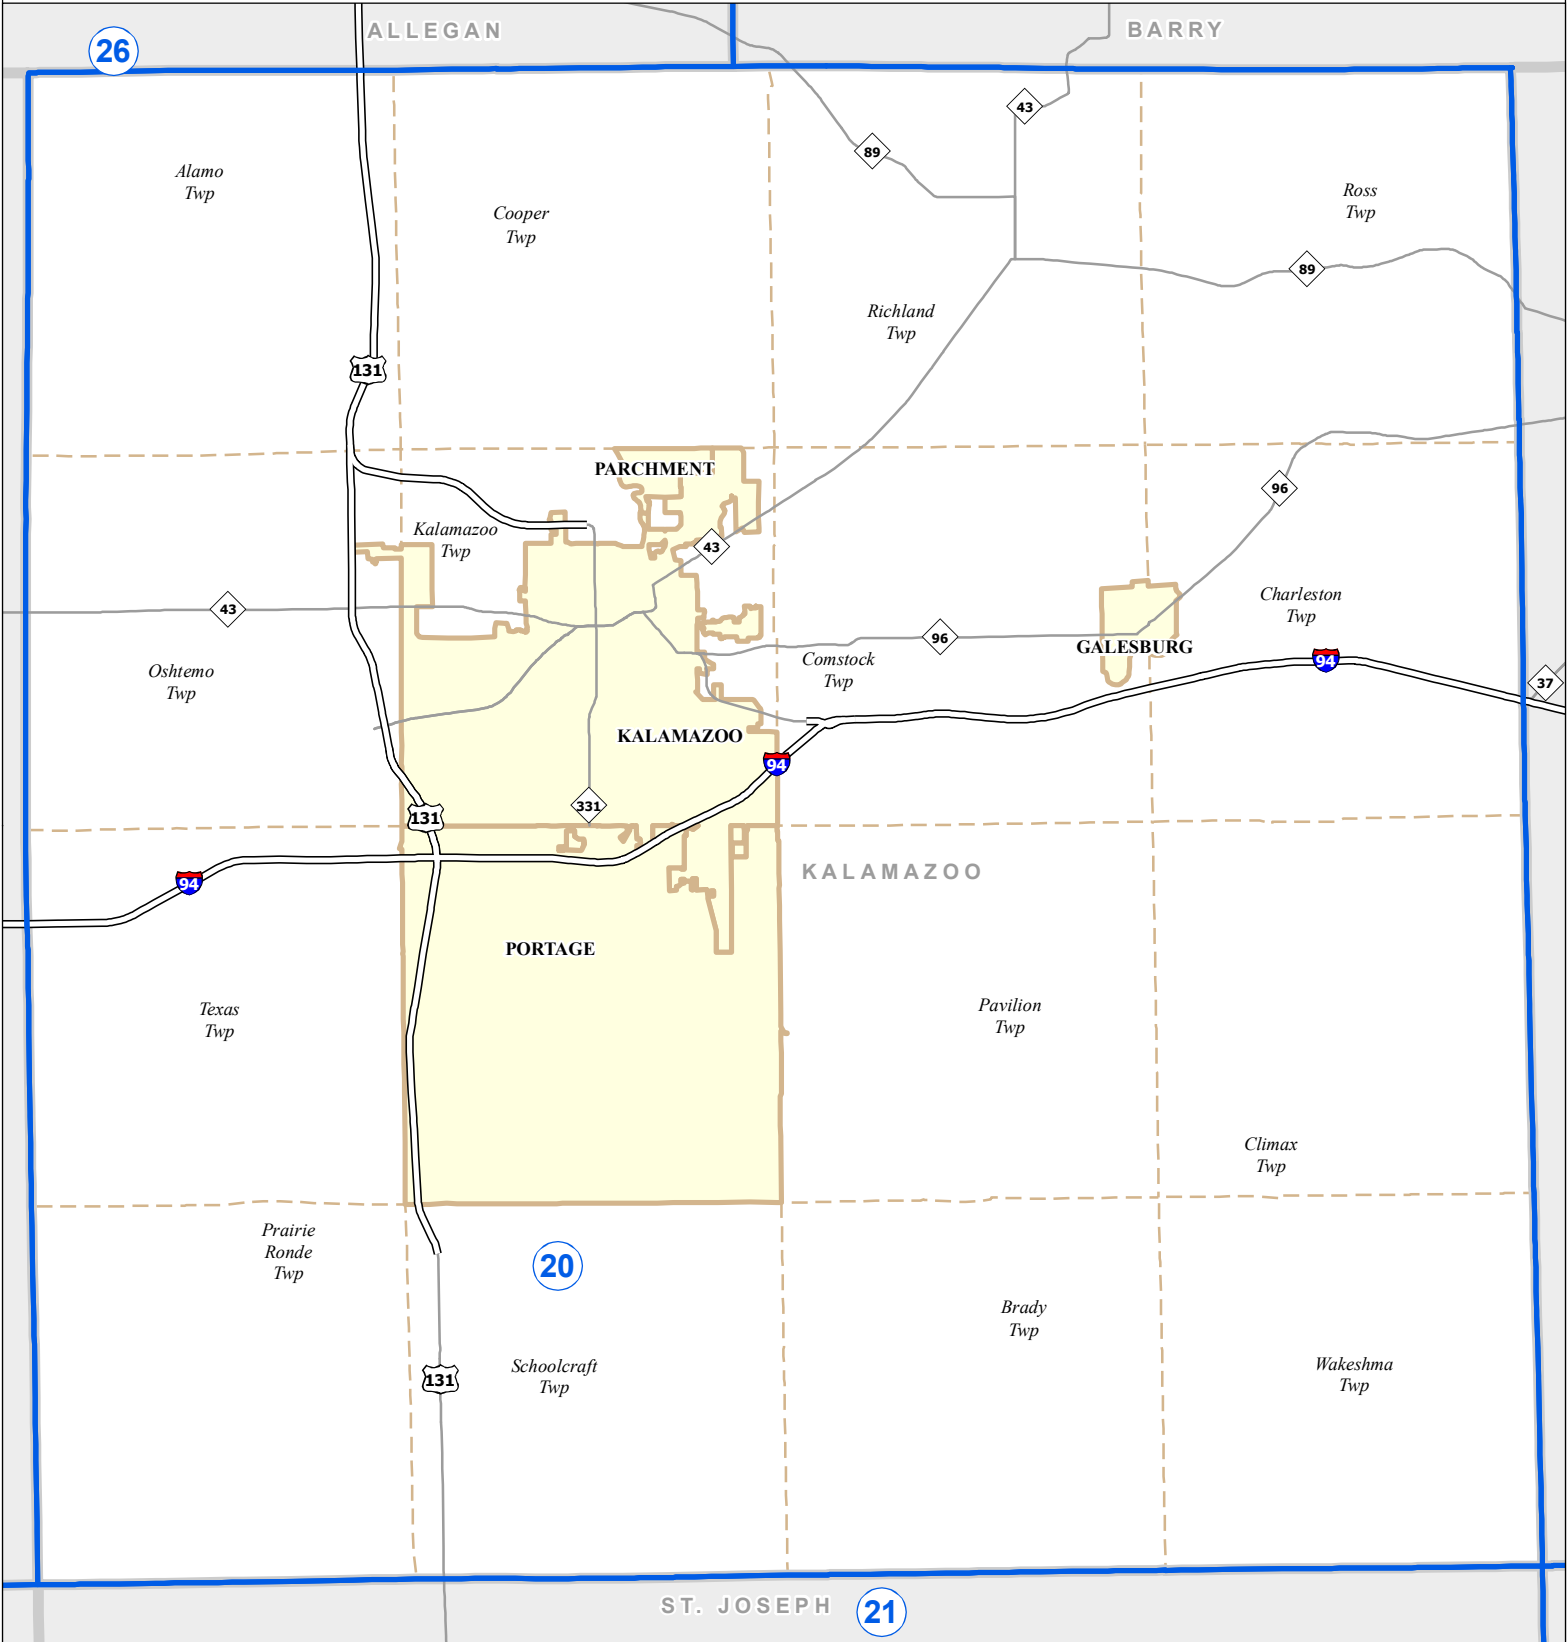

MICHIGAN SENATE DISTRICT 20

2011 Apportionment Plan

Produced by:
Center for Shared Solutions and Technology Partnerships
Michigan Department of Technology, Management, and Budget
12/19/11

Source: Base Map - Michigan Geographic Framework v11a
Legislative District Boundaries - 2011 Apportionment Plan (as enacted by PA 129 of 2011)

Legend			
	Senate District		County
	City		Township
			Freeway
			Highway

Michigan State Senate

DISTRICT 20

Kalamazoo County

Published pursuant to Public Act 129 of 2011
Produced by the Michigan Bureau of Elections
Michigan Department of State
January 2012