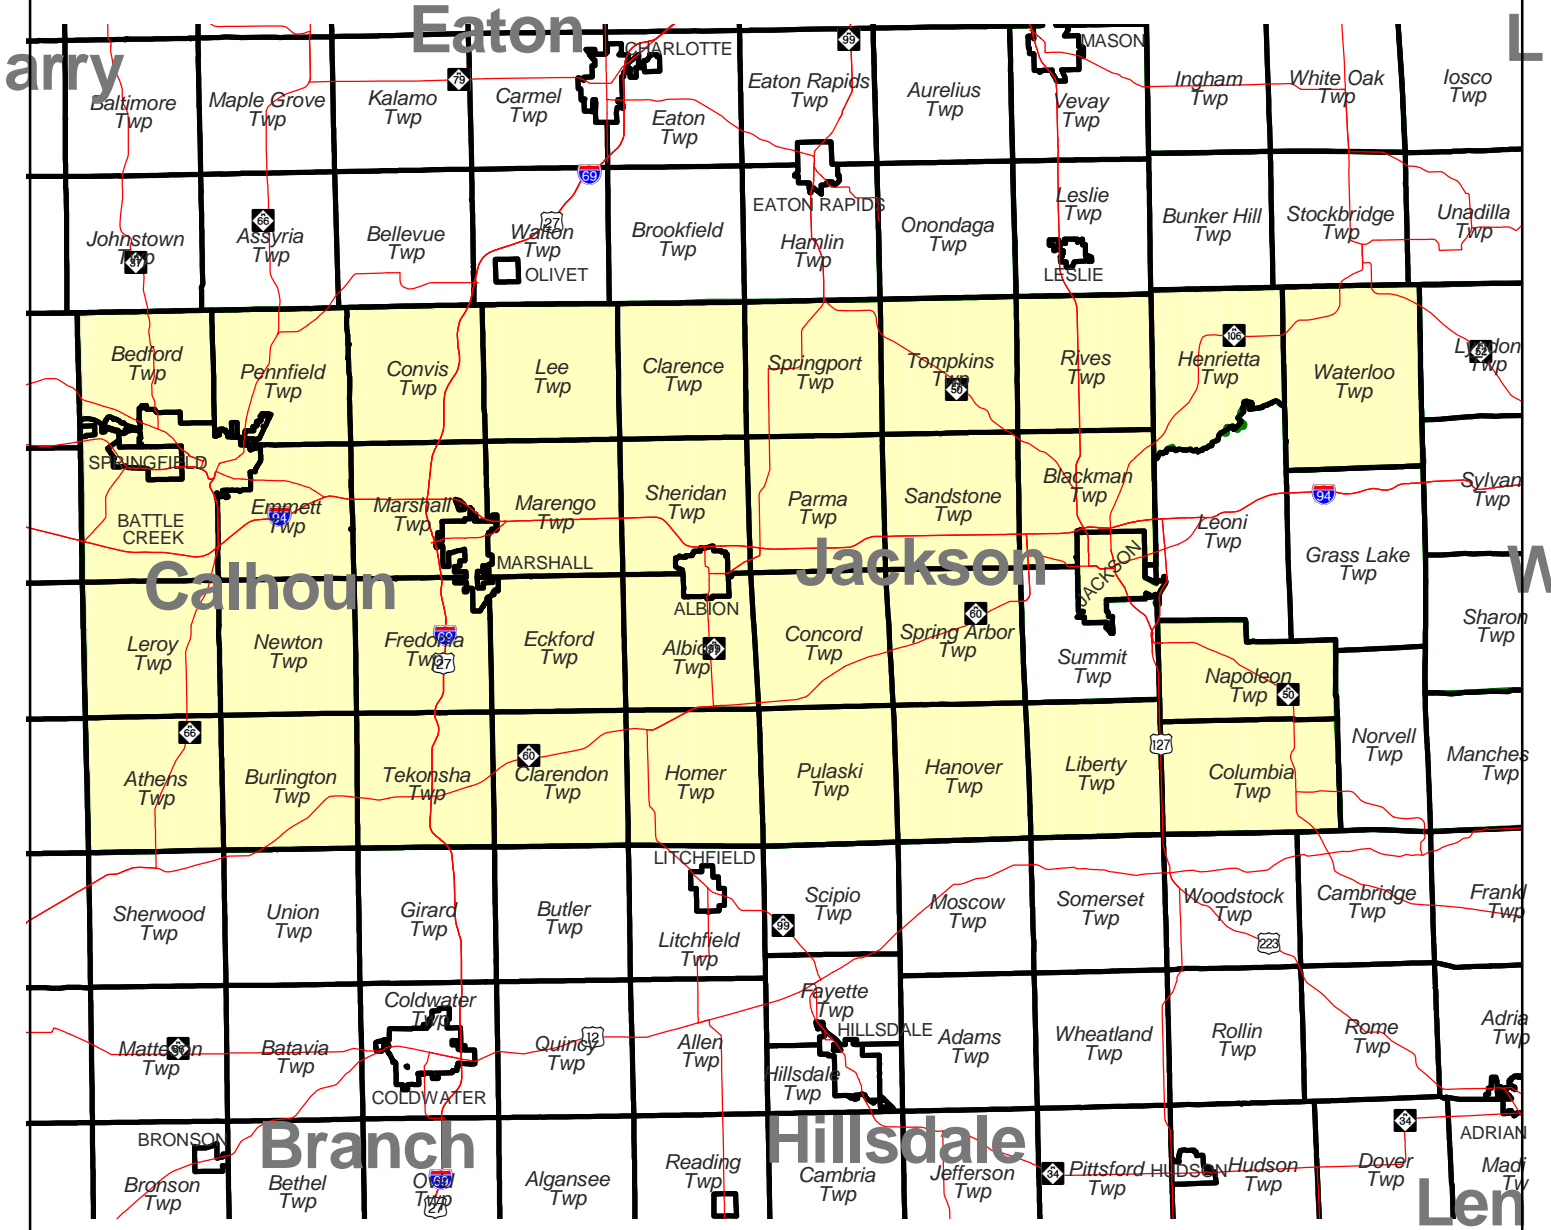

MICHIGAN STATE SENATE DISTRICT 19

Produced by
Michigan Information Center
October 2001

- Highway
- Minor Civil Division
- District Boundary
- County Boundary

Michigan State Senate

District 19

Calhoun County

Jackson County (part)

Blackman township

Columbia township

Concord township

Hanover township

Henrietta township

Jackson city

Liberty township

Napoleon township

Parma township

Pulaski township

Rives township

Sandstone township

Spring Arbor township

Springport township

Tompkins township

Waterloo township