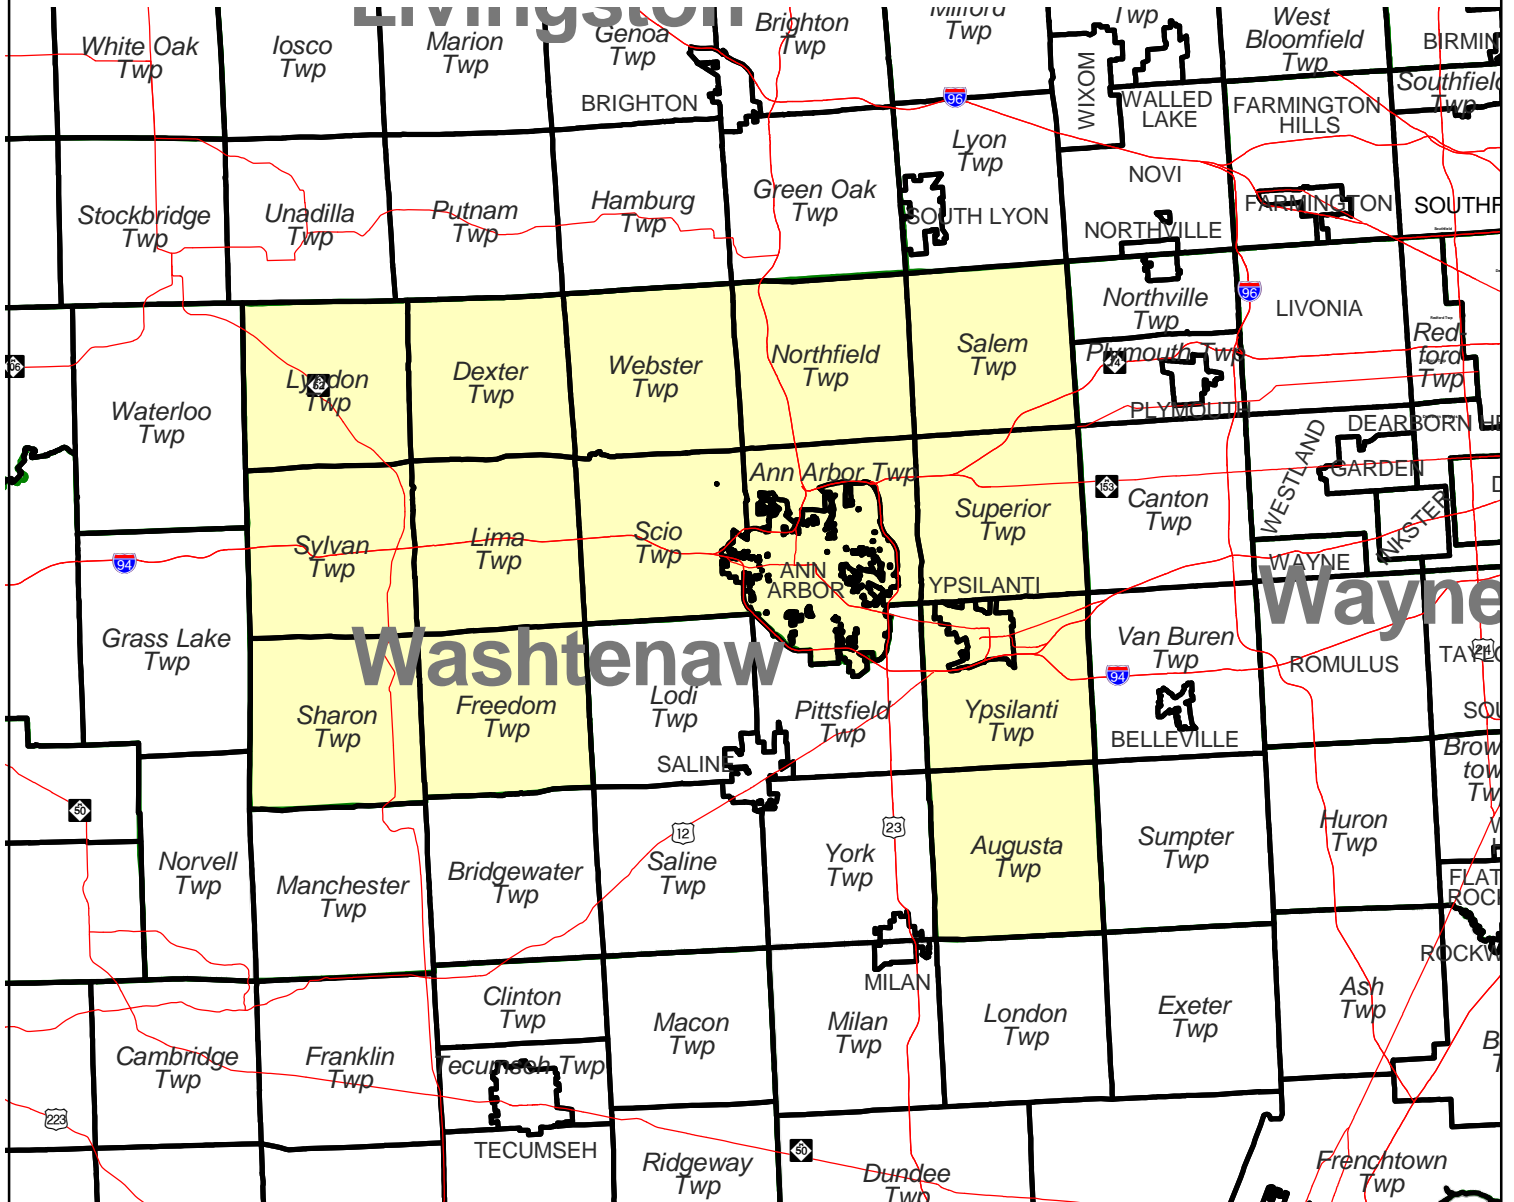

MICHIGAN STATE SENATE DISTRICT 18

- Highway
- Minor Civil Division
- District Boundary
- County Boundary

Michigan State Senate

District 18

Washtenaw County (part)

Ann Arbor city

Ann Arbor township

Augusta township

Dexter township

Freedom township

Lima township

Lyndon township

Northfield township

Pittsfield township (part)

All Pittsfield township islands contained within the city of Ann Arbor.

Salem township

Scio township

Sharon township

Superior township

Sylvan township

Webster township

Ypsilanti city

Ypsilanti township